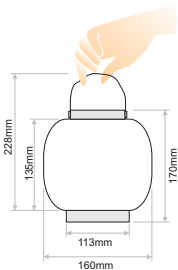

PHAROS

Exterior Inground, Surface, Wall, Bollard 

- PHAROS is a portable rechargeable lamp ideal for outdoor or indoor use.
- Material: Aluminium / black colour.
- Diffuser material: frosted polycarbonate.
- Charger and USB charging cable included 5V DC/1A (110/240V 50/60Hz).
- Battery: 1x2600mAh Li-ion, 3.7V
- Battery charging time: 3 hours (5V/1A).
- Three lighting levels available.
- Battery life according to light output: 4 hours at 100%, 10 hours at 40%, 40 hours at 10%.
- Ingress Protection: IP54

Rechargeable 

IP54

Code	Watt	CCT - Lumen	Battery	Voltage	Dimensions	IP Rate
TAB.000	2W	3000K - 202lm	1x2600mAh Li-ion, 3.7V	5VDC	160mm x (H)228mm	IP54

Charging time:
3hrs (5V/1A)

Battery life:
4hrs at 100%, 10hrs at 40%, 40hrs at 10%